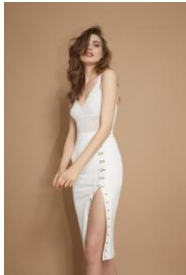

MURMUR

TOPS

Grid Bodysuit
MSS20GRDBDY

78.00 / 195.00EUR

Profane Top
MSS20PRFTOP

83.00 / 208.00EUR

Escapade Top
MSS20ESCTOP

89.00 / 223.00EUR

Spring/Summer 2020
Snow White, Nude, Blush, Lavender, Red, Black
XS-XL

Spring/Summer 2020
Snow White, Nude, Blush, Lavender, Black
FR34, FR36, FR38, FR40

Spring/Summer 2020
Snow White, Nude, Blush, Lavender, Black
FR34-FR42