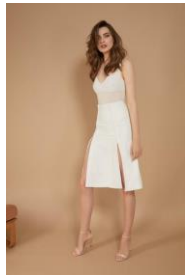

Ivy Skirt
MSS20IVYSKT

161.00 / 403.00EUR

Spring/Summer 2020
Snow White, Red, Black
FR34-FR42