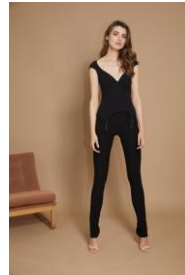

MURMUR

TOPS

Grid Bodysuit
MSS20GRDBDY

78.00 / 195.00EUR

Profane Top
MSS20PRFTOP

83.00 / 208.00EUR

Escapade Top
MSS20ESCTOP

89.00 / 223.00EUR

Spring/Summer 2020
Snow White, Nude, Blush, Lavender, Red, Black
XS-XL

Spring/Summer 2020
Snow White, Nude, Blush, Lavender, Black
FR34, FR36, FR38, FR40

Spring/Summer 2020
Snow White, Nude, Blush, Lavender, Black
FR34-FR42