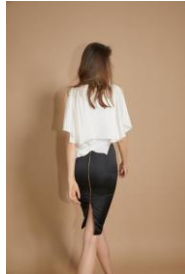

MURMUR

Silent Blouse

MSS20SLTBLS

133.00 / 333.00EUR

Spring/Summer 2020

Snow White, Nude, Blush, Lavender, Black

FR34, FR36, FR38, FR40