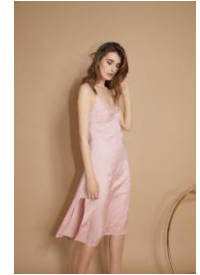

167.00 / 418.00EUR

Spring/Summer 2020

Snow White, Nude, Lavander, Red, Black
XS-XL

Spring/Summer 2020

Snow White, Hazelnut, Lavander, Black
FR34-FR44

Spring/Summer 2020

Snow White, Nude, Blush, Lavander, Black
FR34-FR42