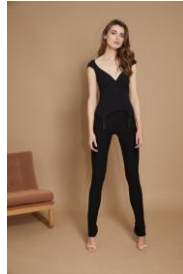

278.00 / 695.00EUR

Spring/Summer 2020
SNOW WHITE, NUDE, BLUSH, LAVENDER, BLACK
FR34-FR44

MURMUR

LEGGINGS & SHORTS

Haze Shorts

MSS20HZESRT

61.00 / 153.00EUR

Spring/Summer 2020
Snow White, Blush, Lavender, Red, Black
FR34, FR36, FR38, FR40

Core Leggings

MSS20CRELEG

111.00 / 278.00EUR

Spring/Summer 2020
WHITE, BLACK FR34-
FR44

Snap Leggings

MSS20SNPLEG

150.00 / 375.00EUR

Spring/Summer 2020
Black
FR34-FR44