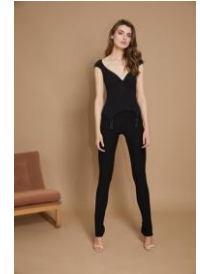

Core Leggings

MSS20CRELEG

111.00 / 278.00EUR

Spring/Summer 2020
WHITE, BLACK FR34-
FR44

Snap Leggings

MSS20SNPLEG

150.00 / 375.00EUR

Spring/Summer 2020
Black
FR34-FR44

Ivy Leggings

MSS20IVYLEG

178.00 / 445.00EUR

Spring/Summer 2020
Black
FR34-FR42